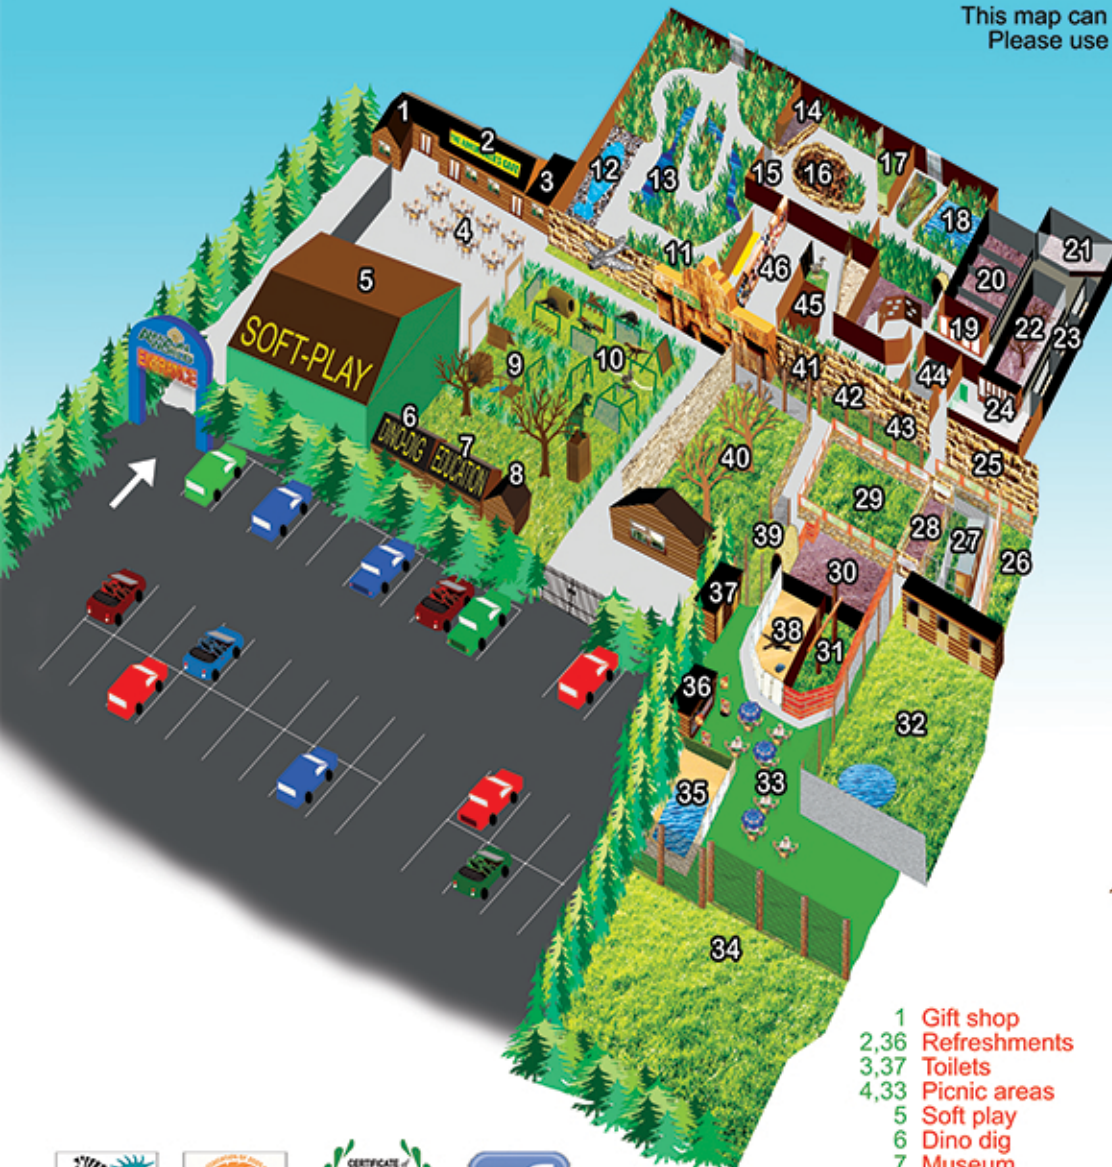

This map can change at any time.  
Please use as a rough guide.

CONSERVATION IS OUR MOTIVATION

- 20 Armadillos
- 35 Future Wader aviary
- 39 Black Howler Monkeys
- 39 Bolivian Squirrel Monkeys
- 32 Brazilian Tapirs
- 32 Capybaras
- 12 Caiman
- 30 Collared Peccary
- 22 Douroucoulis
- 13, 18 Fish
- 29 Giant Anteaters
- 23 Gray Mouse Lemurs
- 26 Greater Flamingos
- 23 Greater slow Loris
- 24 Insects
- 21 Kinkajous
- 40 Lemur walkthrough
- 14, 17, 22 Linnaeus's two-toed Sloths
- 44 Lovebirds
- 21 Lowland Pacas
- 16, 28, 41, 45 Macaws
- 44 Mata matas
- 38 Meerkats
- 25 Ocelot
- 39 Olive Squirrel Monkey
- 15, 16, 45, 28, 41 Parrots
- 23 Pygmy slow Loris
- 31 Red Panda
- 42 Red Ruffed Lemur
- 43 Ring-tail Coati
- 40 Ring-tail Lemur
- 24 Reptiles
- 32 Rhea
- 26 Scarlett Ibis
- 22 Southern Tamandua
- 14, 17, 27 Tamarins
- 16, 19 Tortoises
- 11 Toucan
- 34 Wallaby walkthrough
- 17 White-faced Saki Monkey

- 1 Gift shop
- 2, 36 Refreshments
- 3, 37 Toilets
- 4, 33 Picnic areas
- 5 Soft play
- 6 Dino dig
- 7 Museum
- 8 Photo booth
- 9 Under 5s play area
- 10 5s and over play area